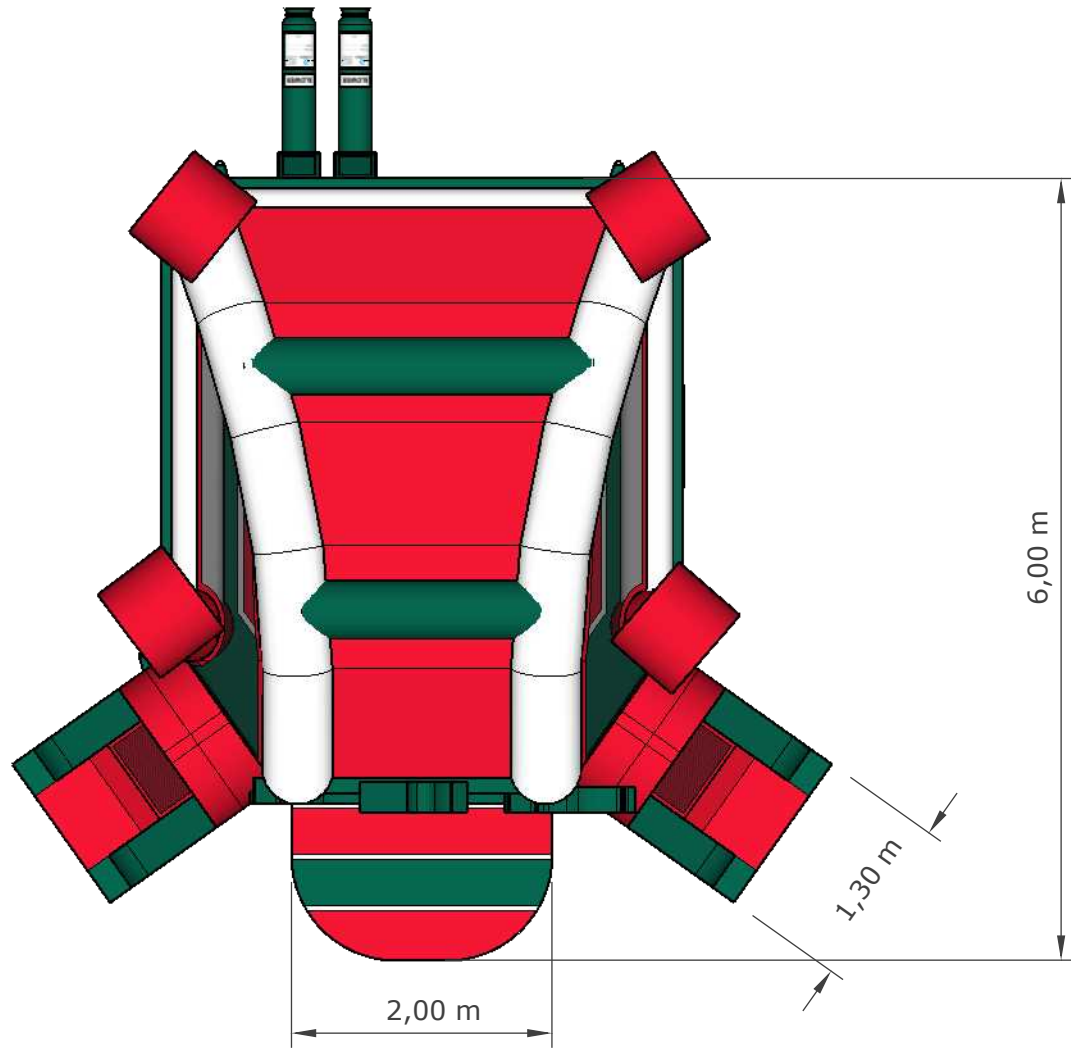

DETAILS

DIMENSIONS

| | |
|--|---|
| Size | tolerance: -10 cm < size > +10 cm |
| Size | tolerance: -0 cm < size > +5 cm |
| Size | tolerance: -5 cm < size > +0 cm |
| Material | PVC 650 gram / m ² |
| Dimensions are inflated sizes displayed in meters (m) | |