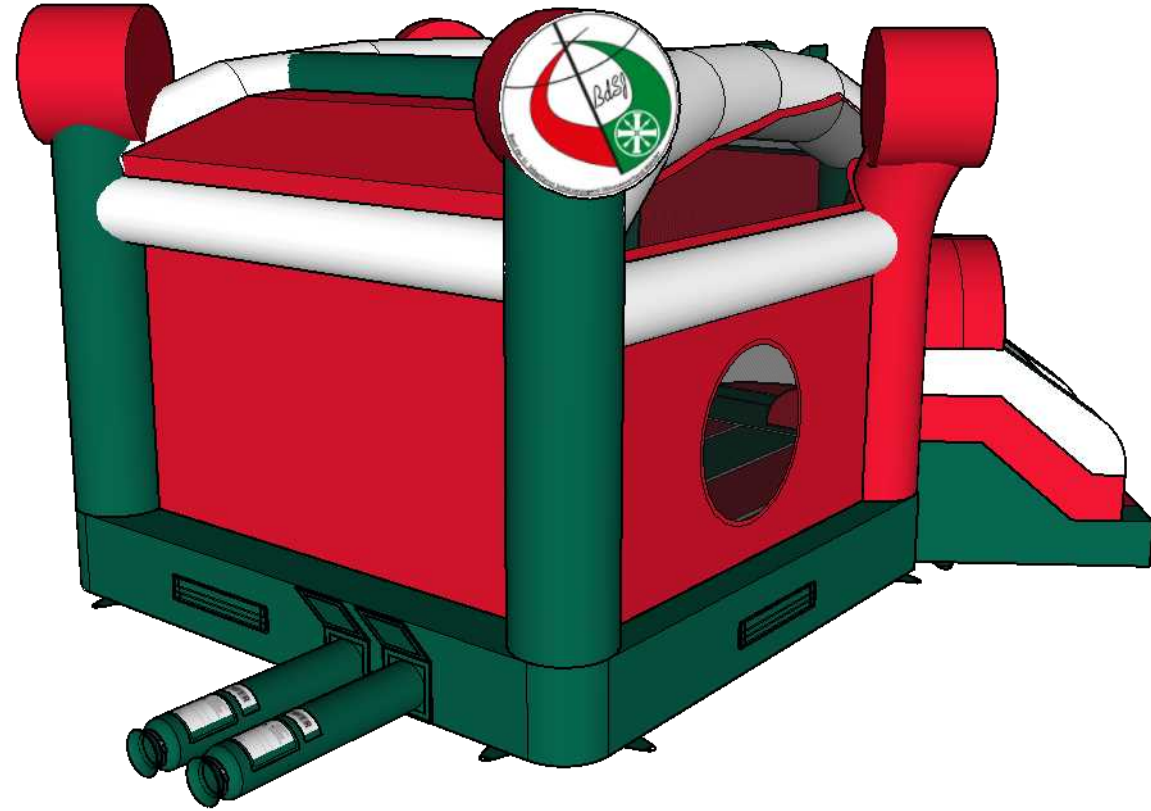

DETAILS

DIMENSIONS

| | |
|--|---|
| Size | tolerance: -10 cm < size > +10 cm |
| Size | tolerance: -0 cm < size > +5 cm |
| Size | tolerance: -5 cm < size > +0 cm |
| Material | PVC 650 gram / m ² |
| Dimensions are inflated sizes displayed in meters (m) | |