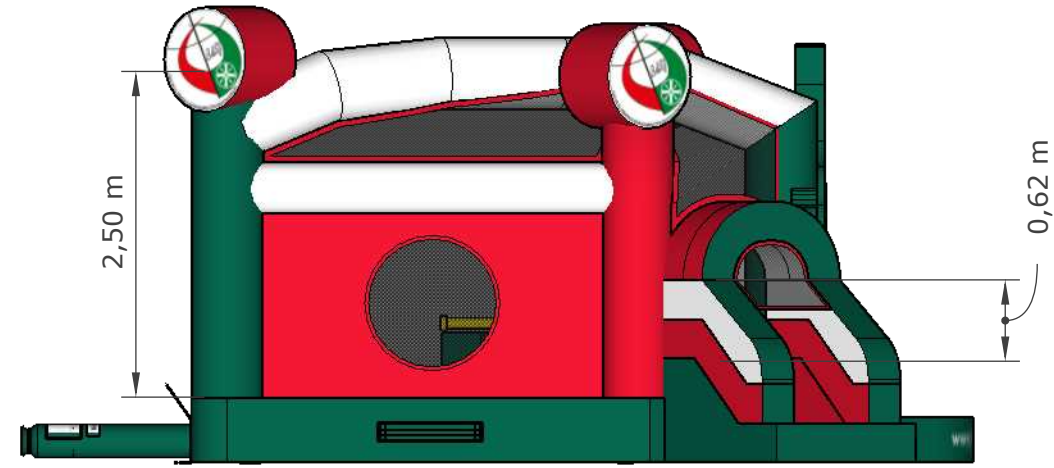

DETAILS

DIMENSIONS

| | |
|--|---|
| Size | tolerance: -10 cm < size > +10 cm |
| Size | tolerance: -0 cm < size > +5 cm |
| Size | tolerance: -5 cm < size > +0 cm |
| Material | PVC 650 gram / m ² |
| Dimensions are inflated sizes displayed in meters (m) | |