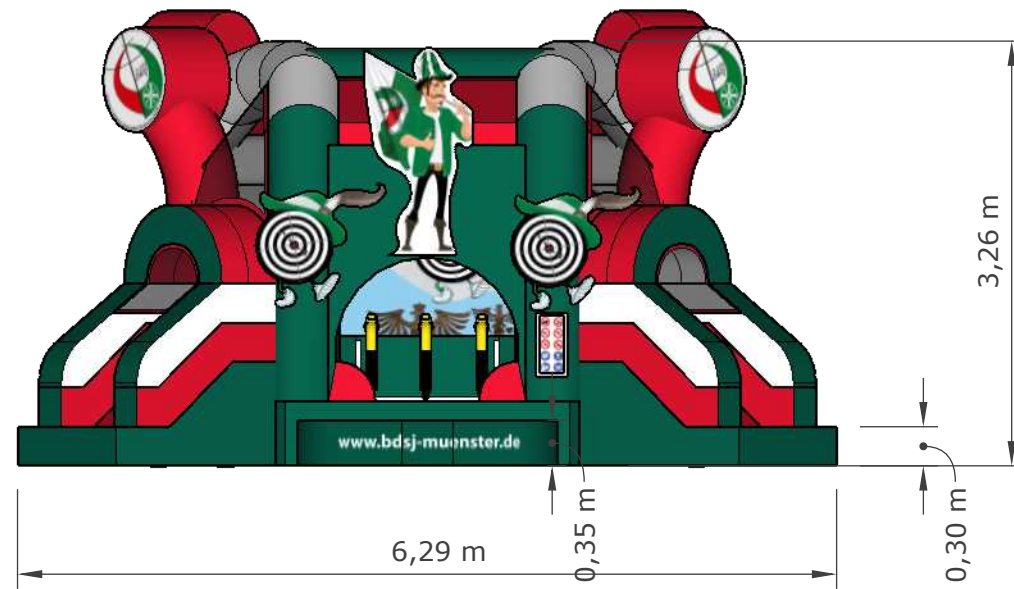

DETAILS

DIMENSIONS

| | |
|--|---|
| Size | tolerance: -10 cm < size > +10 cm |
| Size | tolerance: -0 cm < size > +5 cm |
| Size | tolerance: -5 cm < size > +0 cm |
| Material | PVC 650 gram / m ² |
| Dimensions are inflated sizes displayed in meters (m) | |